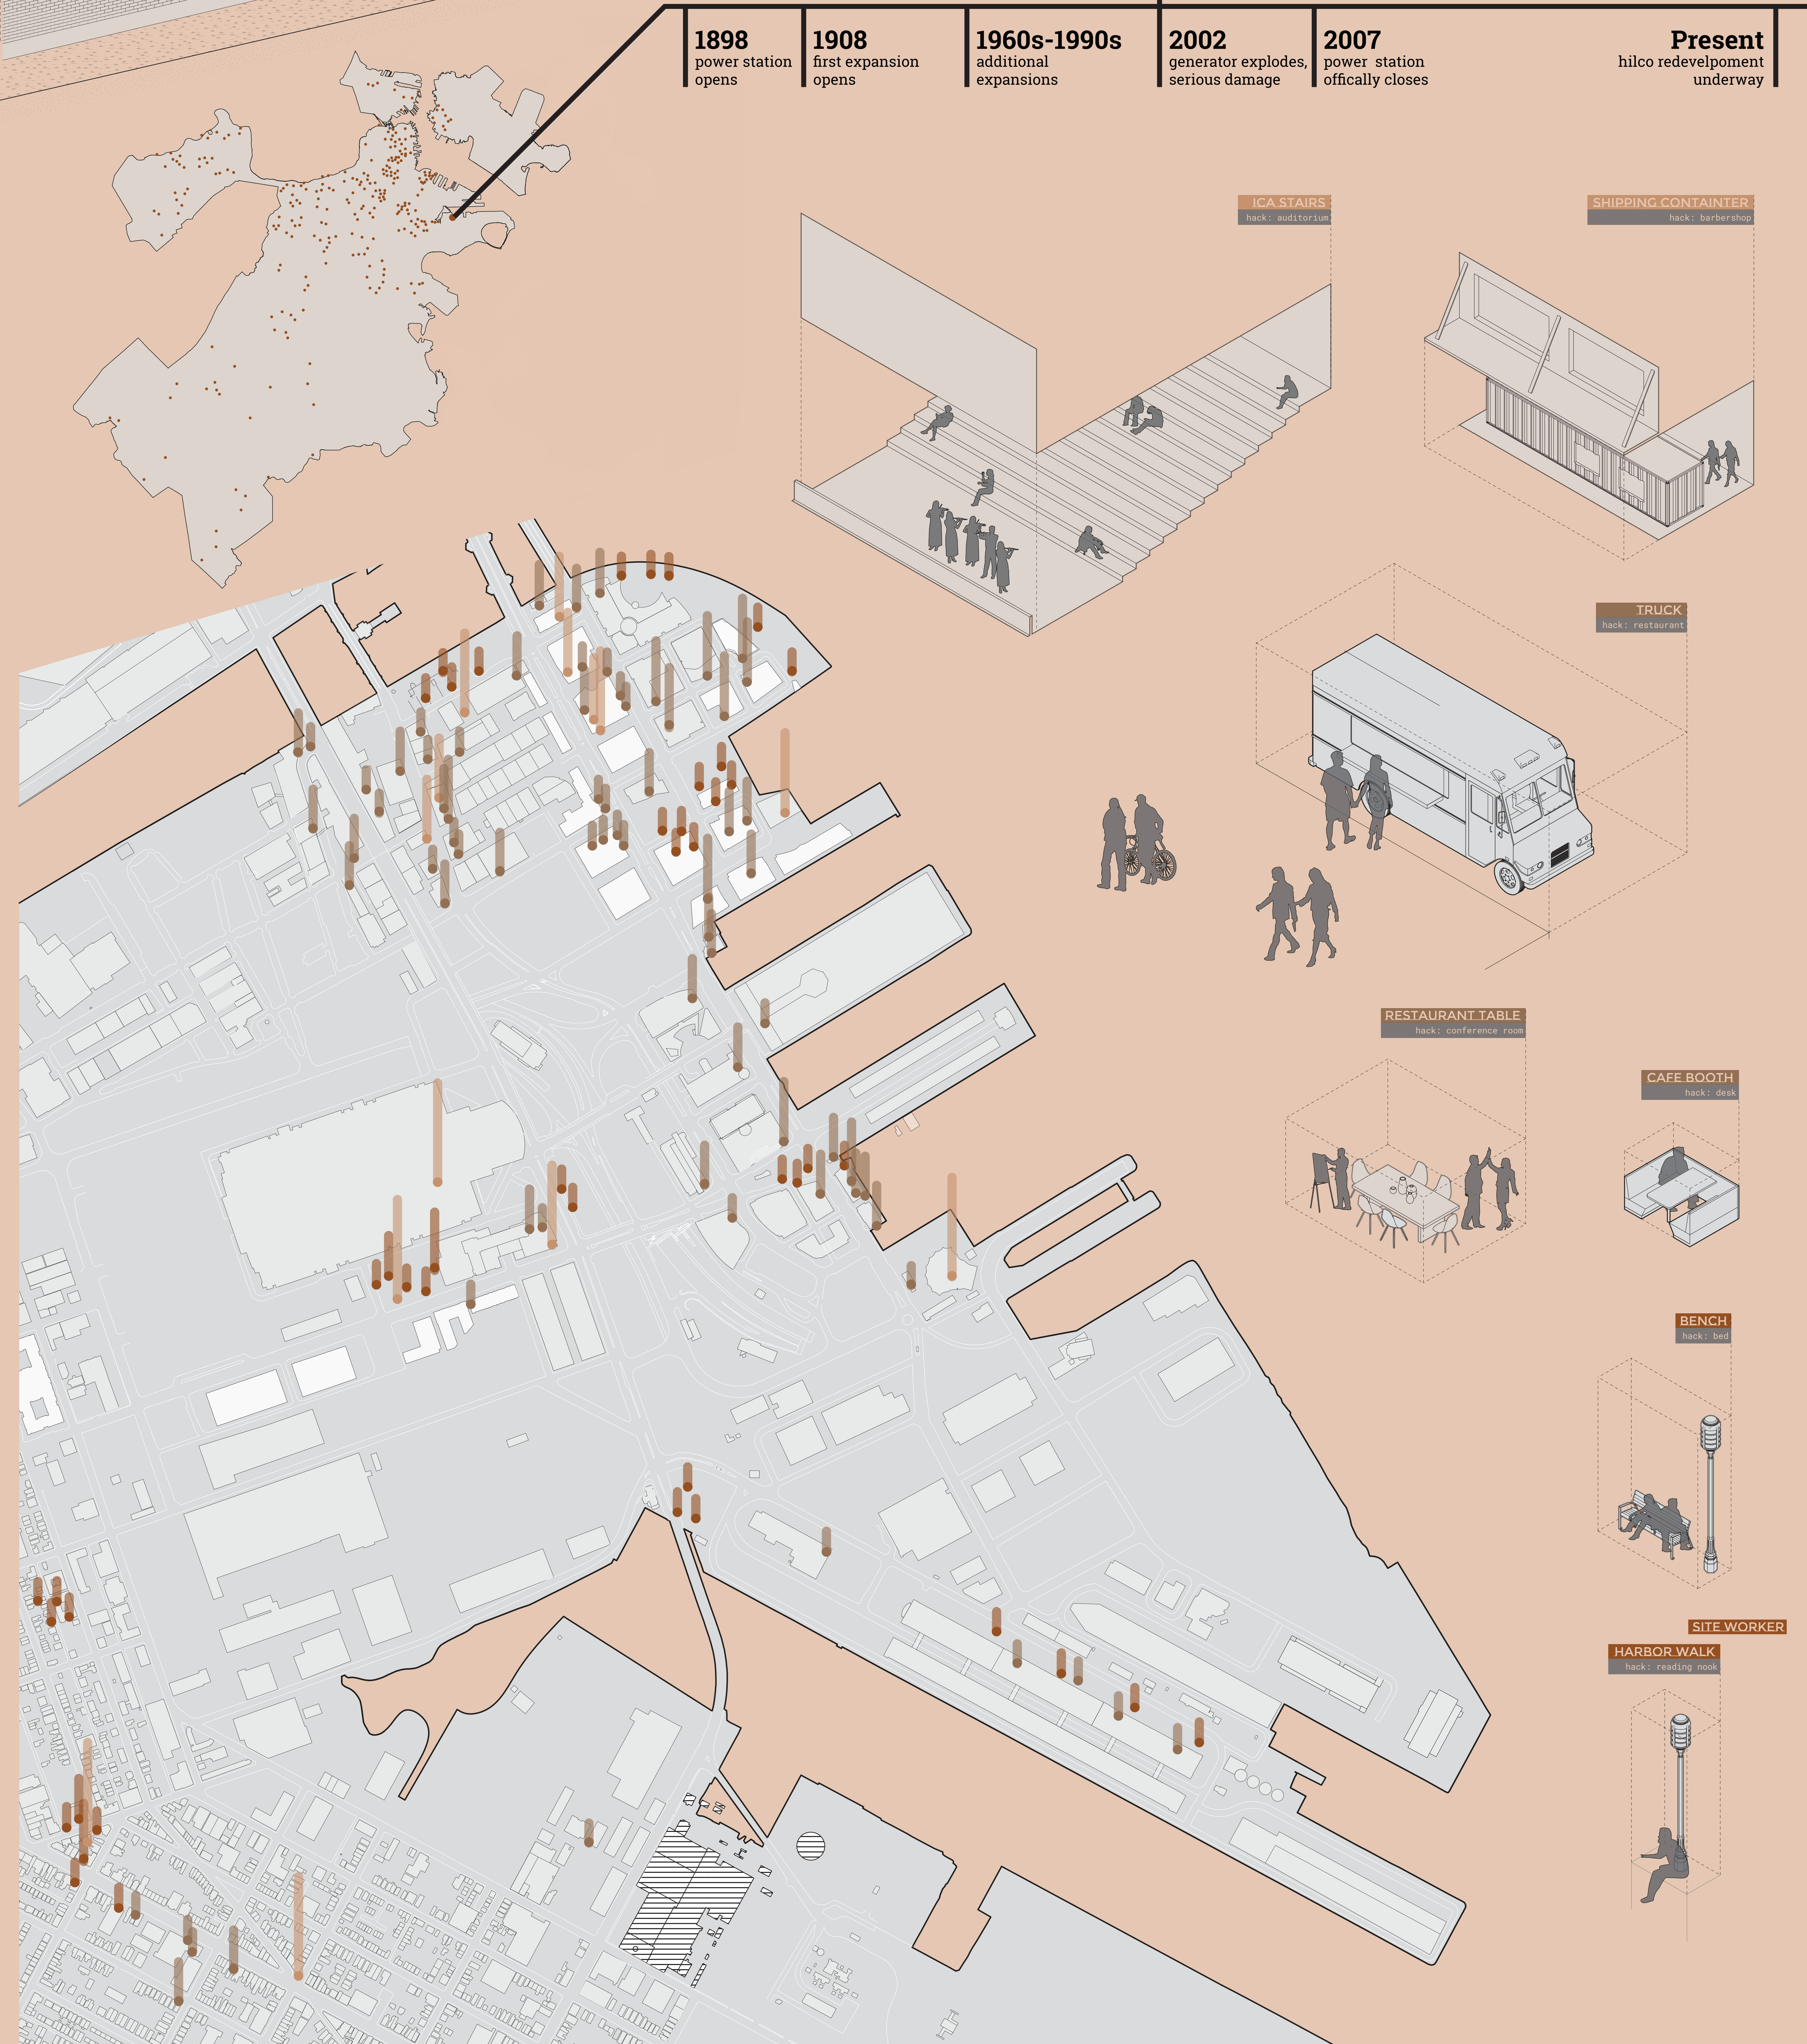

# stalled.

**1898**  
power station opens

**1908**  
first expansion opens

**1960s-1990s**  
additional expansions

**2002**  
generator explodes, serious damage

**2007**  
power station officially closes

**Present**  
hilco redevelopment underway

## SLEEPING MODULES